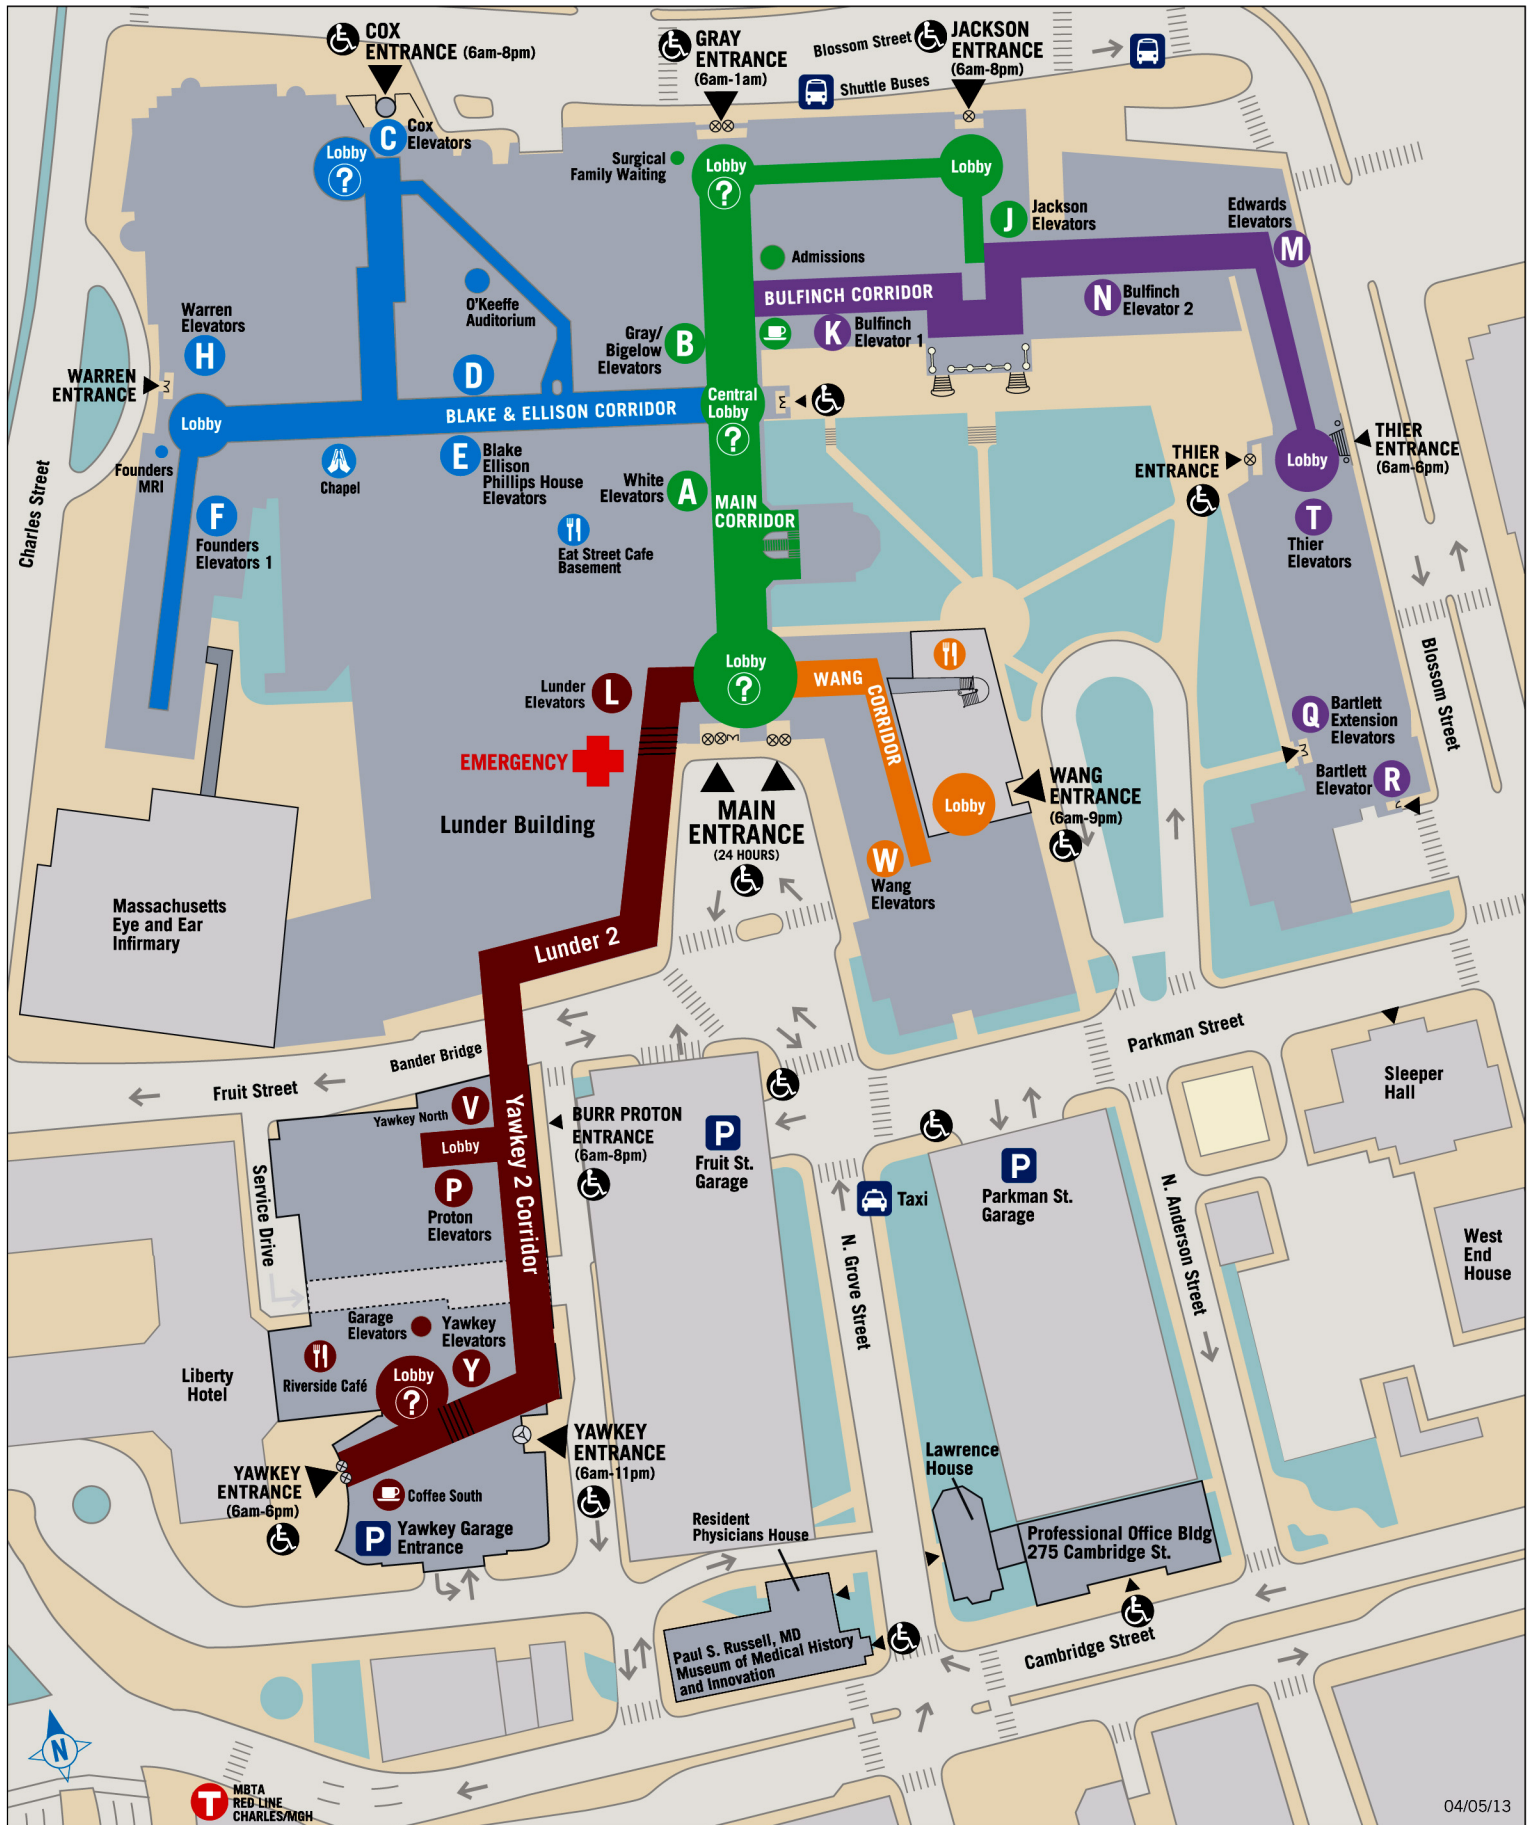

GROUND FLOOR MAP / MAPA DE LA PLANTA BAJA

04/05/13

BUILDINGS & ELEVATORS

EDIFICIOS Y AGENSORES

- Bartlett, Bartlett Extension
- Bigelow
- Blake & Ellison
- Bulfinch
- Burr Proton Center
- Cox
- Edward Research
- Ellison & Blake
- Founders House
- Jackson
- Lunder
- Phillips House
- Thier
- Wang Ambulatory Care Center
- Warren
- White
- Yawkey Center for Outpatient Care

- R
- Q
- B
- E
- K
- N
- P
- C
- M
- E
- F
- J
- L
- E
- T
- W
- H
- A
- Y

SERVICES

SERVICIOS

- Chapel / Prayer Room
Blake & Ellison corridor
- Entrances
Entrada
- Information Desk
Información
- Parking / Main Garages
Estacionamiento Principales
- Shuttle Buses
Autobuses del Circuito MGH
- Food Services
Cafeteria
- Emergency
Lunder Building
- Accessible Entrance

- Ⓐ
- ◀
- ?
- P
- 🚐
- 🍽️
- 🚑
- ♿

ADDITIONAL SERVICES

SERVICIOS

- Bicycle Parking
Parkman St. Garage entrance
- Cash Machine / ATM
Main corridor, Cox and Yawkey lobbies
- Chapel / Prayer Room
Blake & Ellison corridor
- Hair & Skin Center
Cox lobby
- Images Boutique
Yawkey, 9th floor
- Gift & Flower Shop
Blake corridor, Yawkey lobby
- Parking Cashier
Garage entrances, Yawkey lobby
- Valet Parking
Wang, Yawkey lobbies